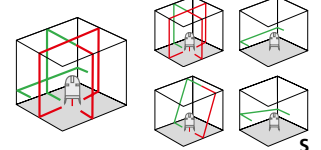

Laserliner

PowerCross-Laser 5 Combi

Cross-line laser
with green laser cross,
3 red laser lines and plumb laser

Rev18W49

Stable metal base with vernier adjustment

Lithium battery pack

- **Green laser technology**
- Extremely bright green laser cross at front in the **DLD design achieves high-quality lines** as well as a clean and clear and therefore easily visible line image.
- **PowerBright-Laser:** Special high-performance laser diodes project extremely visible laser lines.
- The **4 vertical lines** are aligned at right angles to one another.
- **Automatic Level:** automatic alignment by virtue of a magnetic pendulum system.
- A simple, precise plumb function is afforded by the **additional plumb laser** at the bottom and the laser cross at the top.
- **Out-Of-Level:** is indicated by optical signals when the unit is outside its self-levelling range.
- **Connectible** laser lines.
- **RX-/GRX-Ready:** Together with an optional laser receiver, the integrated hand-held receiver modes permit detection of the red laser lines (RX-Ready) and green laser lines (GRX-Ready) over long distances and under unfavourable light conditions.
- The pivoted housing can be turned with a **vernier adjustment mechanism** to permit exact positioning of laser lines.
- **Vial** and **height-adjustable feet** for preliminary adjustment of the unit.
- Long-lasting, powerful **rechargeable lithium-ion battery**.
- **Transport lock:** A pendulum lock protects unit during transport.

1H 4V 1D

PowerCross-Laser 5 Combi

- including L-BOXX 136
- + tripod adapter
- + power supply/battery charger
- + rubber caps
- + rechargeable lithium-ion battery

Packing dimension (W x H x D)
442 x 151 x 357 mm