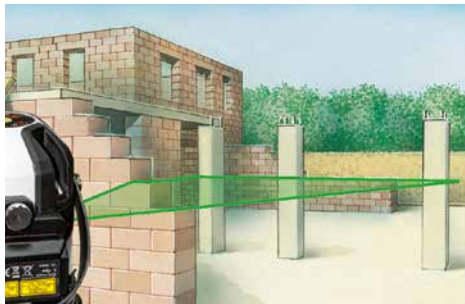

Laserliner

PowerCross-Laser 5 Combi

Cross-line laser
with green laser cross,
3 red laser lines and plumb laser

Rev18W49

Stable metal base with vernier adjustment

Lithium battery pack

- **Green laser technology**
- Extremely bright green laser cross at front in the **DLD design achieves high-quality lines** as well as a clean and clear and therefore easily visible line image.
- **PowerBright-Laser:** Special high-performance laser diodes project extremely visible laser lines.
- The **4 vertical lines** are aligned at right angles to one another.
- **Automatic Level:** automatic alignment by virtue of a magnetic pendulum system.
- A simple, precise plumb function is afforded by the **additional plumb laser** at the bottom and the laser cross at the top.
- **Out-Of-Level:** is indicated by optical signals when the unit is outside its self-levelling range.
- **Connectible** laser lines.
- **RX-/GRX-Ready:** Together with an optional laser receiver, the integrated hand-held receiver modes permit detection of the red laser lines (RX-Ready) and green laser lines (GRX-Ready) over long distances and under unfavourable light conditions.
- The pivoted housing can be turned with a **vernier adjustment mechanism** to permit exact positioning of laser lines.
- **Vial** and **height-adjustable feet** for preliminary adjustment of the unit.
- Long-lasting, powerful **rechargeable lithium-ion battery**.
- **Transport lock:** A pendulum lock protects unit during transport.